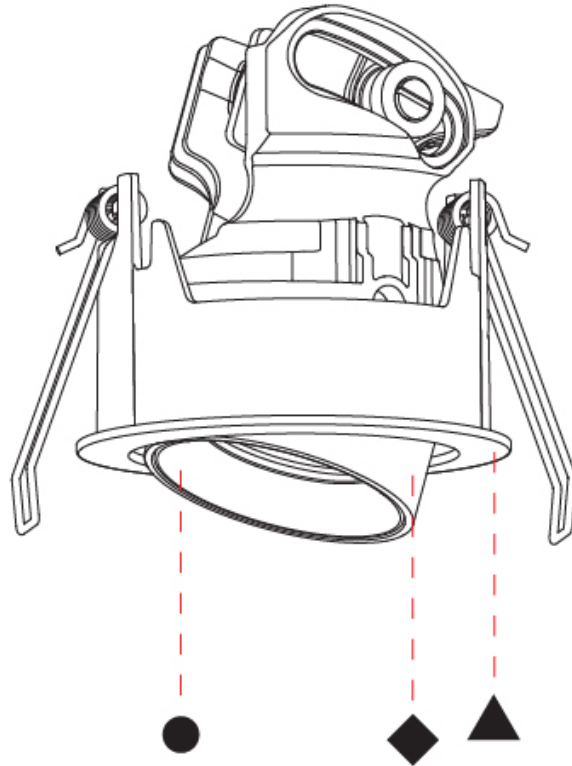

INVADER COMPACT ADJUSTABLE RECESSED

A35814-

PROJECT _____

TYPE _____

SPECIFIER _____

QUANTITY _____

DATE _____

A